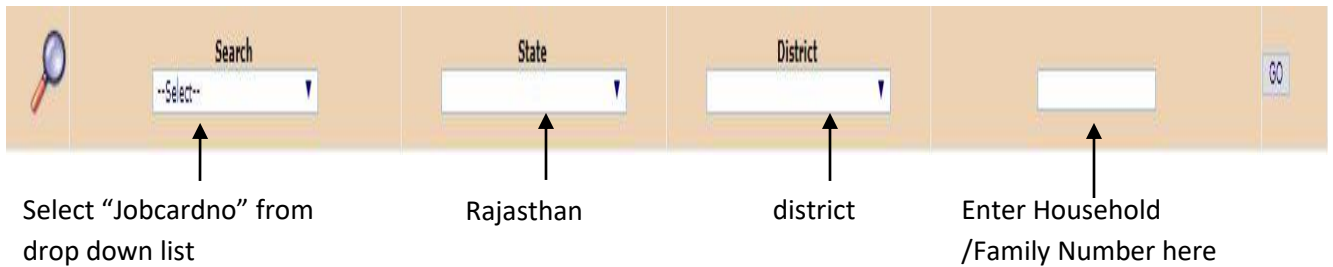

1. Click on go.
2. Then the following result will appear

S.No	Block Name	Panchayat Name	Village	Registration No / Head of Household	Caste
1	ITAWA	ककरावदा	ककरावदा कोशाल	RJ-273000306903765900/2351344	Others

(Note: If result does not appear on your browser, you need to allow popup for website in the browser)
(The pop up allowing window appear at right side of the address bar in the browser)

1. Click on the registration number to see the details of Job card holder , and no of days a worker has worked in a Financial Year

17	कोशाल	20/06/2018	13	Gram krakraavada me interlocking may nali nirmanan roadganj road se 12 biga ki or	7907	2496	0
18	कोशाल	05/07/2018	12	Gram krakraavada me interlocking may nali nirmanan roadganj road se 12 biga ki or	9975	2304	0
19	कोशाल	20/07/2018	13	Gram krakraavada me interlocking may nali nirmanan roadganj road se 12 biga ki or	11090	2496	0
20	कोशाल	20/08/2018	12	Angan badi kendra bhawan nirman kary	12275	2304	0
21	कोशाल	05/09/2018	8	Angan badi kendra bhawan nirman kary	13674	1536	0
22	कोशाल	20/09/2018	12	Construction of IAY House -IAY REG. NO. RJ1756767	14694	2304	0
23	कोशाल	05/01/2019	13	खाधनवन श्रमधर गोराम निर्माण कार्य	19986	2496	0
24	कोशाल	05/03/2019	10	गोवाल सड़क मंच घाँवर रोडगाँज रोड से दीपरी चन्चल का रास्ता की ओर	24719	500	0
Sub Total FY 1819				93		16436	0
25	कोशाल	05/05/2019	10	Construction of IAY House -IAY REG. NO. RJ2414309	3751	1920	0
Sub Total FY 1920				10		1920	0