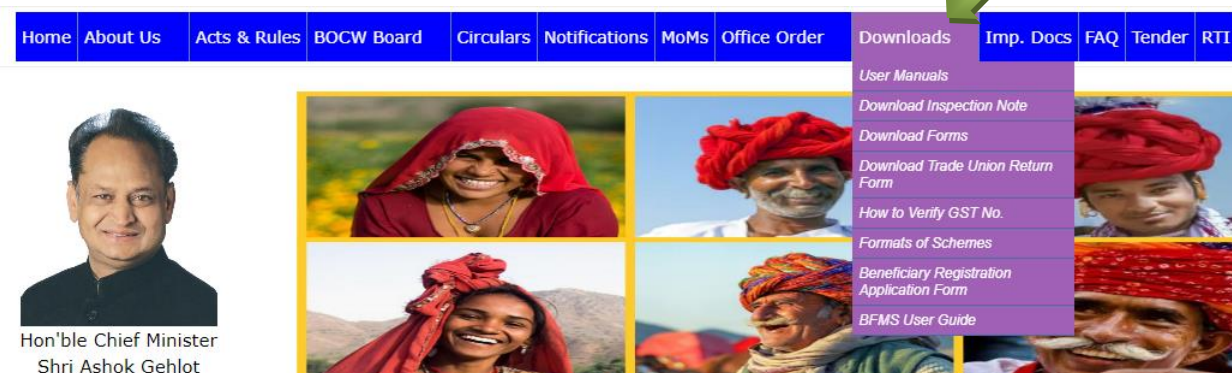

Downloads: To Download department related formats, BFMS & other user guide etc can be done by clicking on ->Downloads tab.